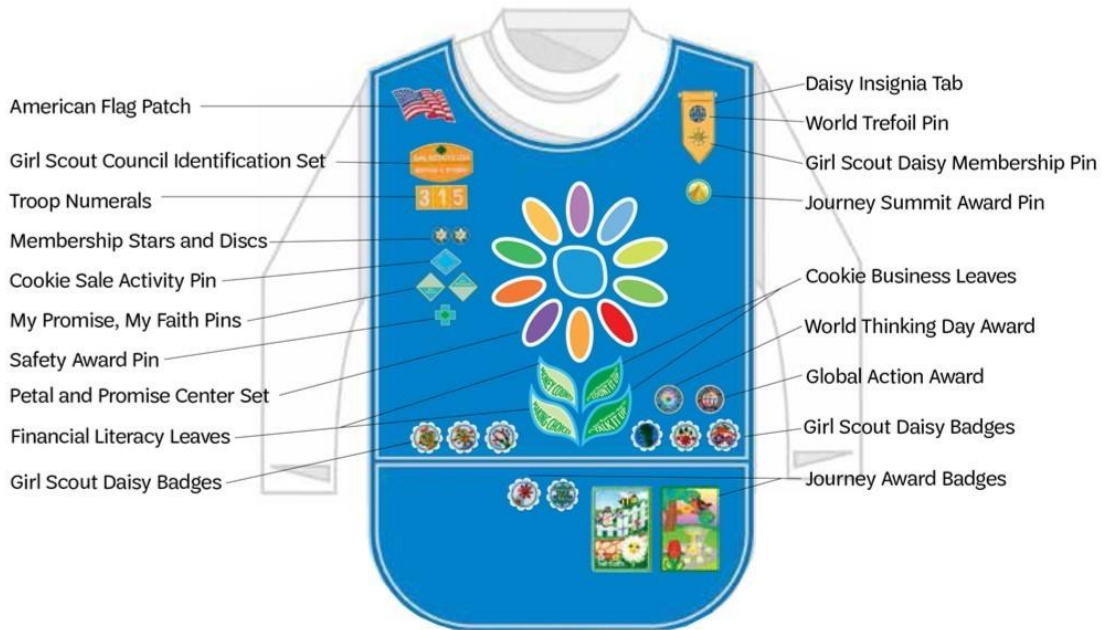

Place your first Journey awards at the bottom of your vest. As you earn additional Journey awards, work your way up.

If your Journey awards and badges don't fit on the front of your vest or tunic, you can wear them on the back.

# brownies

Place your first Journey awards at the bottom of your vest. As you earn additional Journey awards, work your way up.

If your Journey awards and badges don't fit on the front of your vest or sash, you can wear them on the back.

# juniors

Place your first Journey awards at the bottom of your vest. As you earn additional Journey awards, work your way up.

If your Journey awards and badges don't fit on the front of your vest or sash, you can wear them on the back.

# cadettes

Place your first Journey awards at the bottom of your vest. As you earn additional Journey awards, work your way up.

If your Journey awards and badges don't fit on the front of your vest or sash, you can wear them on the back.