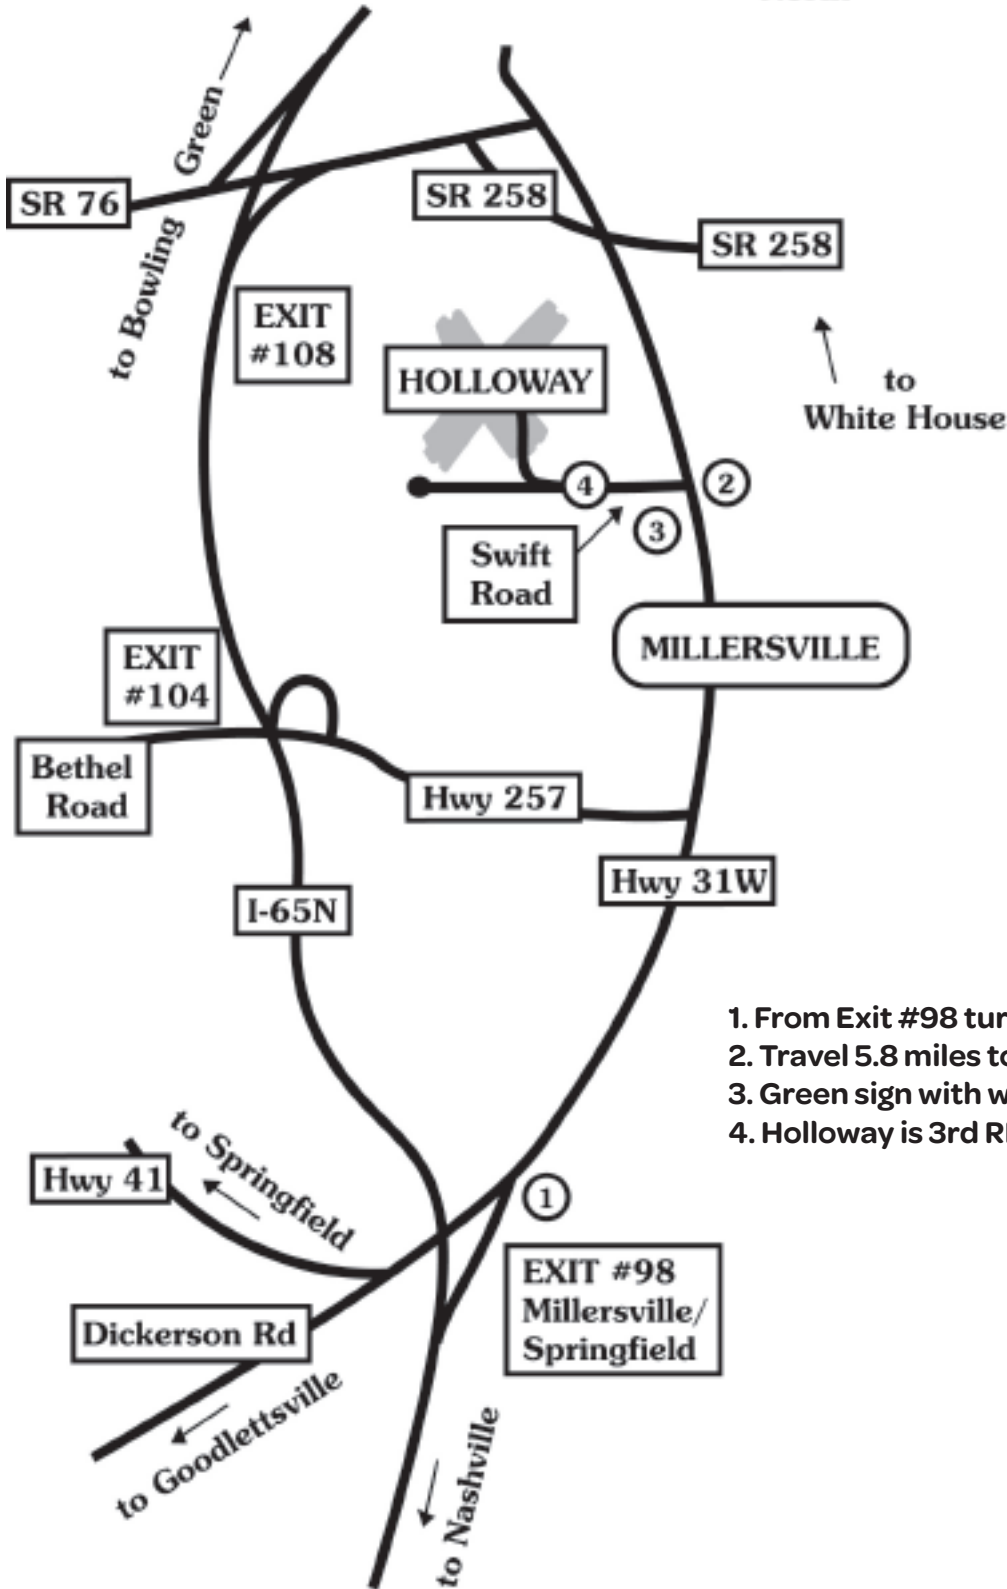

# Holloway

1. From Exit #98 turn RIGHT onto 31W (north)
2. Travel 5.8 miles to S. Swift Road - turn LEFT
3. Green sign with white arrow
4. Holloway is 3rd RIGHT hand turn

## **DIRECTIONS TO CAMP HOLLOWAY**

**7551 Holloway Rd**

**Millersville, TN 37072**

**Site Manager: Meredith Hines - (615) 947-3220**

### **from Nashville: (approx 40 minutes from downtown Nashville)**

- I-65 NORTH
- Exit 98 (Millersville/Springfield, Hwy 31W)
- RIGHT onto Hwy 31W (traveling north)
- Travel 5.8 miles - LEFT onto S. Swift Rd
- RIGHT at the 3rd street (Holloway Rd)
- Holloway Rd dead ends into the camp
- Follow the drive to the front of Josephine's Lodge.

### **from Kentucky/northern Tennessee:**

- I-65 SOUTH
- Exit 98 (Millersville/Springfield, Hwy 31W)
- LEFT onto Hwy 31W (traveling north)
- Travel 5.8 miles - LEFT onto S. Swift Rd
- RIGHT at the 3rd street (Holloway Rd)
- Holloway Rd dead ends into the camp
- Follow the drive to the front of Josephine's Lodge.