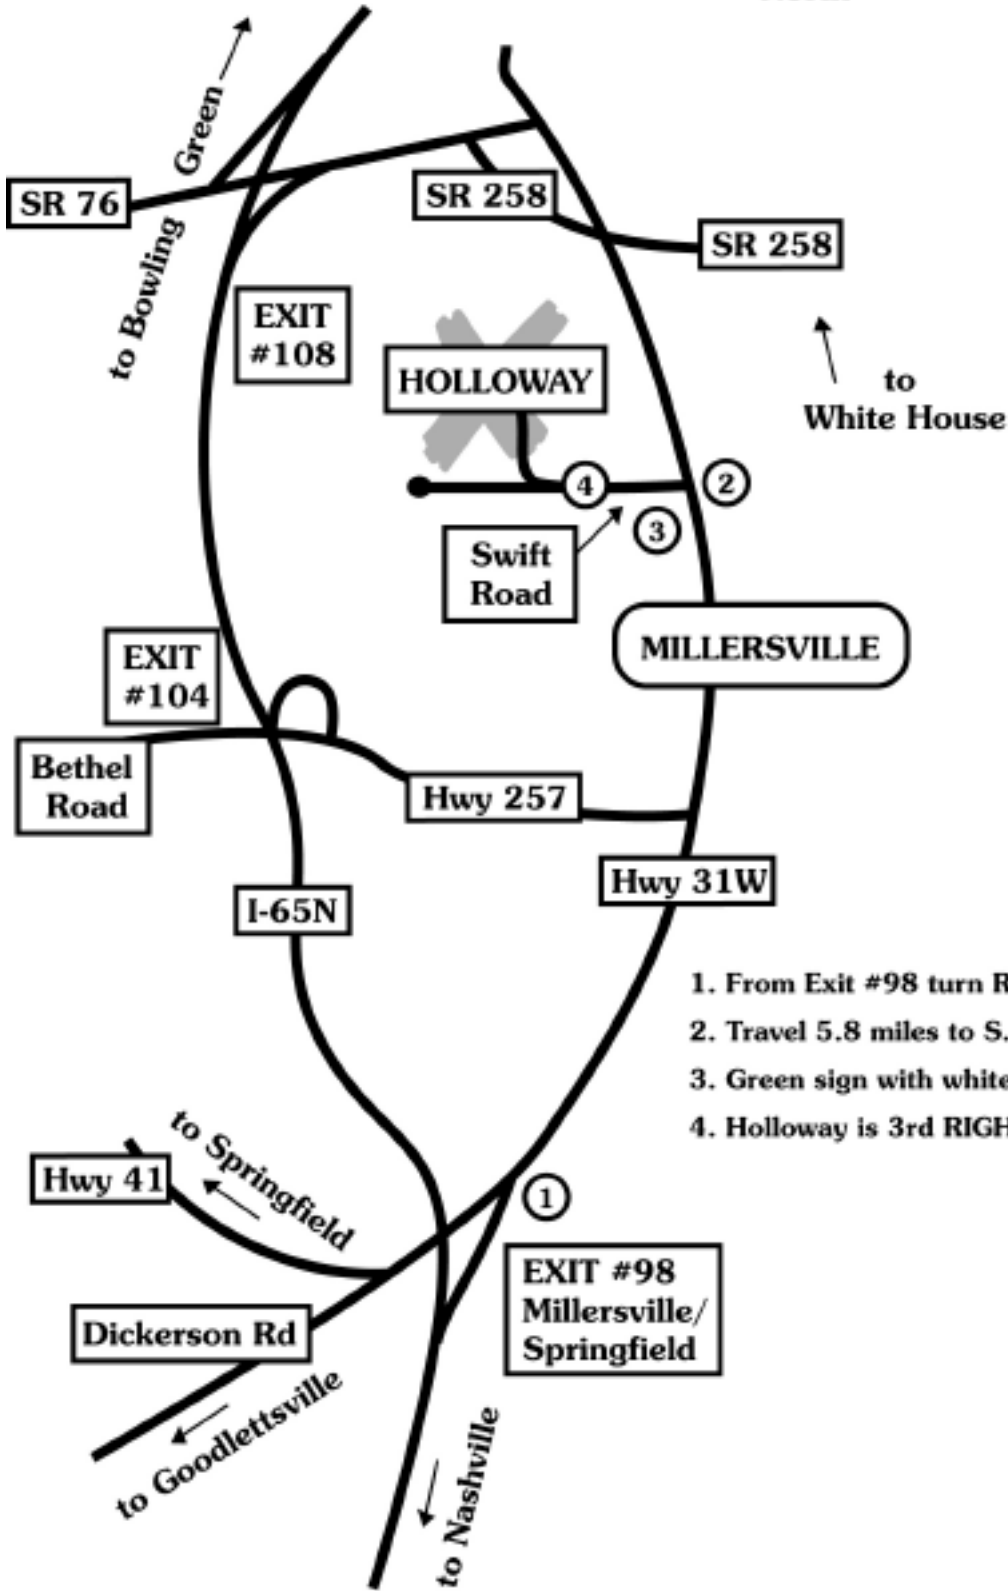

# Holloway

1. From Exit #98 turn **RIGHT** onto 31W (north)
2. Travel 5.8 miles to S. Swift Road - turn **LEFT**
3. Green sign with white arrow
4. Holloway is 3rd **RIGHT** hand turn

## **DIRECTIONS TO CAMP HOLLOWAY**

**7551 Holloway Rd**

**Millersville, TN 37072**

**Site Manager: Missie Bratton (cell 615.947.3220)**

**from Nashville: (approx 40 minutes from downtown Nashville)**

- I-65 NORTH
- Exit 98 (Millersville/Springfield, Hwy 31W)
- RIGHT onto Hwy 31W (traveling north)
- Travel 5.8 miles - LEFT onto S. Swift Rd
- RIGHT at the 3rd street (Holloway Rd)
- Holloway Rd dead ends into the camp
- Follow the drive to the front of Josephine's Lodge.

**from Kentucky/northern Tennessee:**

- I-65 SOUTH
- Exit 98 (Millersville/Springfield, Hwy 31W)
- LEFT onto Hwy 31W (traveling north)
- Travel 5.8 miles - LEFT onto S. Swift Rd
- RIGHT at the 3rd street (Holloway Rd)
- Holloway Rd dead ends into the camp
- Follow the drive to the front of Josephine's Lodge.