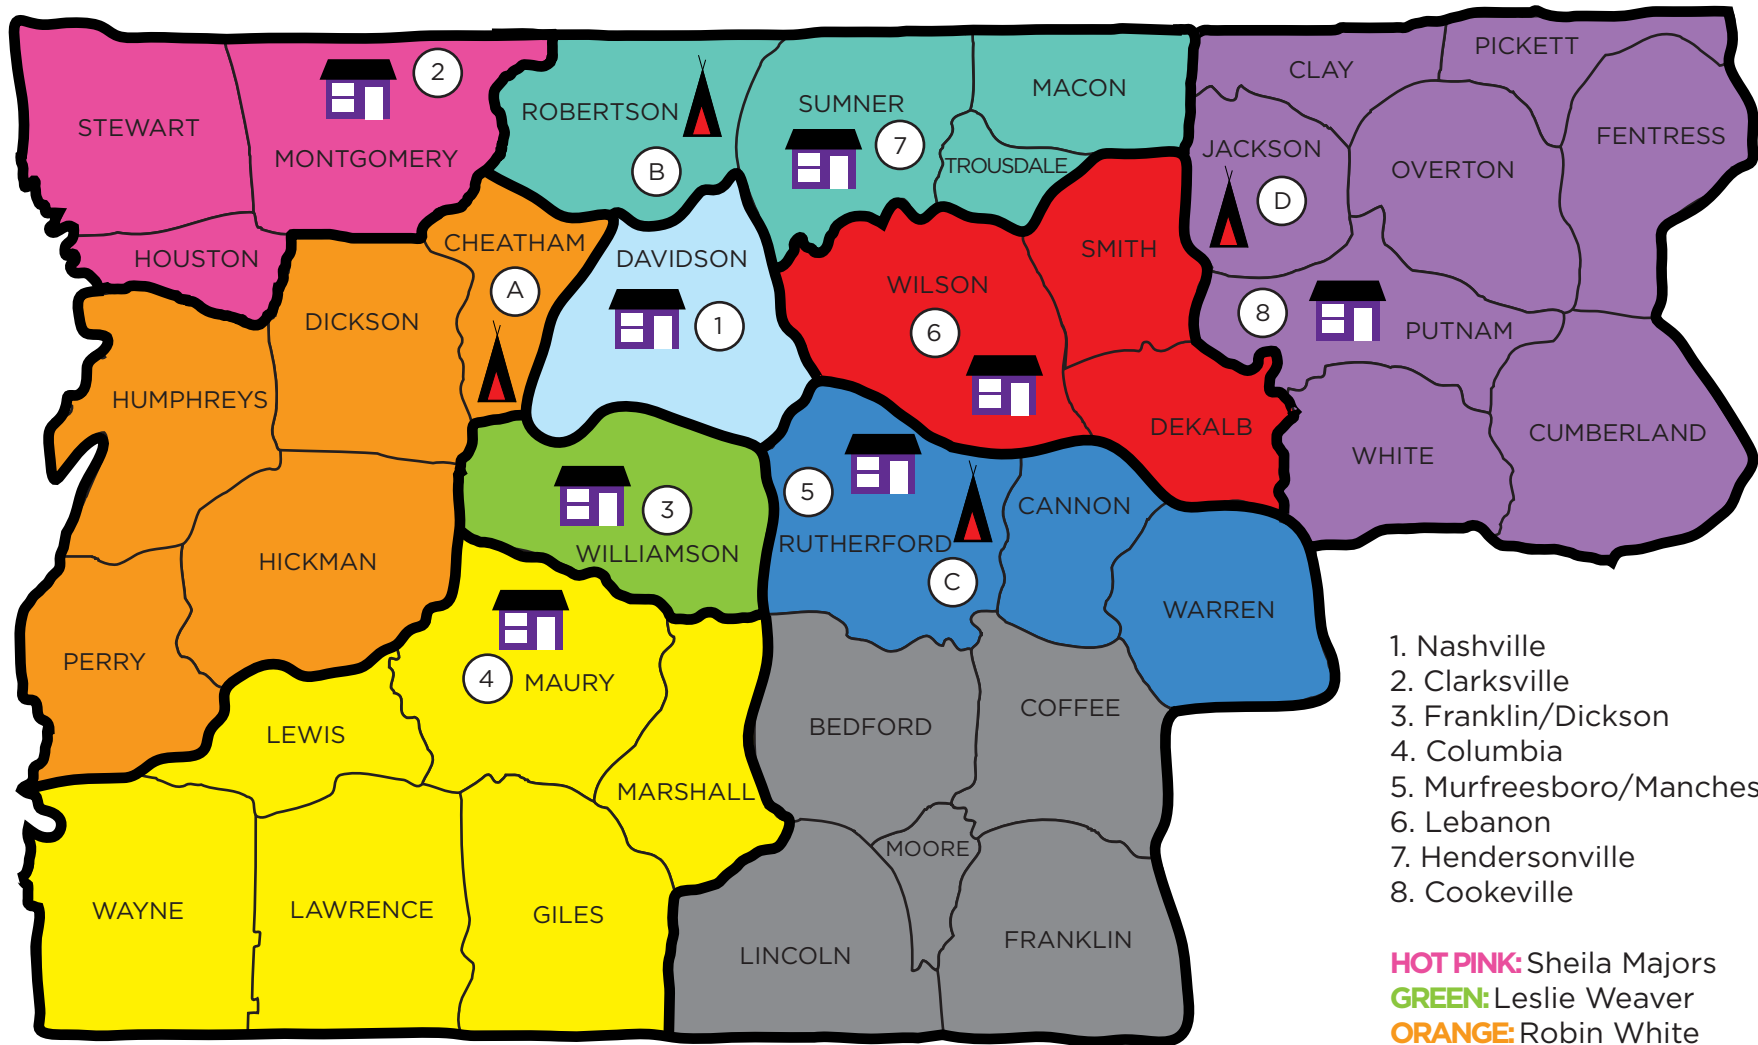

GIRL SCOUTS OF MIDDLE TENNESSEE MAP 2009-2010

1. Nashville
2. Clarksville
3. Franklin/Dickson
4. Columbia
5. Murfreesboro/Manchester
6. Lebanon
7. Hendersonville
8. Cookeville

- HOT PINK:** Sheila Majors
- GREEN:** Leslie Weaver
- ORANGE:** Robin White
- YELLOW:** Jody Woods
- LIGHT BLUE:** Lee Braden (area 1)
Chiquita Fields (area 2)
- BLUE:** Roxanne Warner
- GREY:** Alaina Hicks
- TURQUOISE:** Georgie Horn
- RED:** Cathey Sweeney
- PURPLE:** Alexis Lienhart

Service Centers

Campsites

- A. Camp Sycamore Hills, Ashland City
- B. Camp Holloway, Millersville
- C. Camp Piedmont, Murfreesboro
- D. Camp Nee Kah Nah, Gainsboro