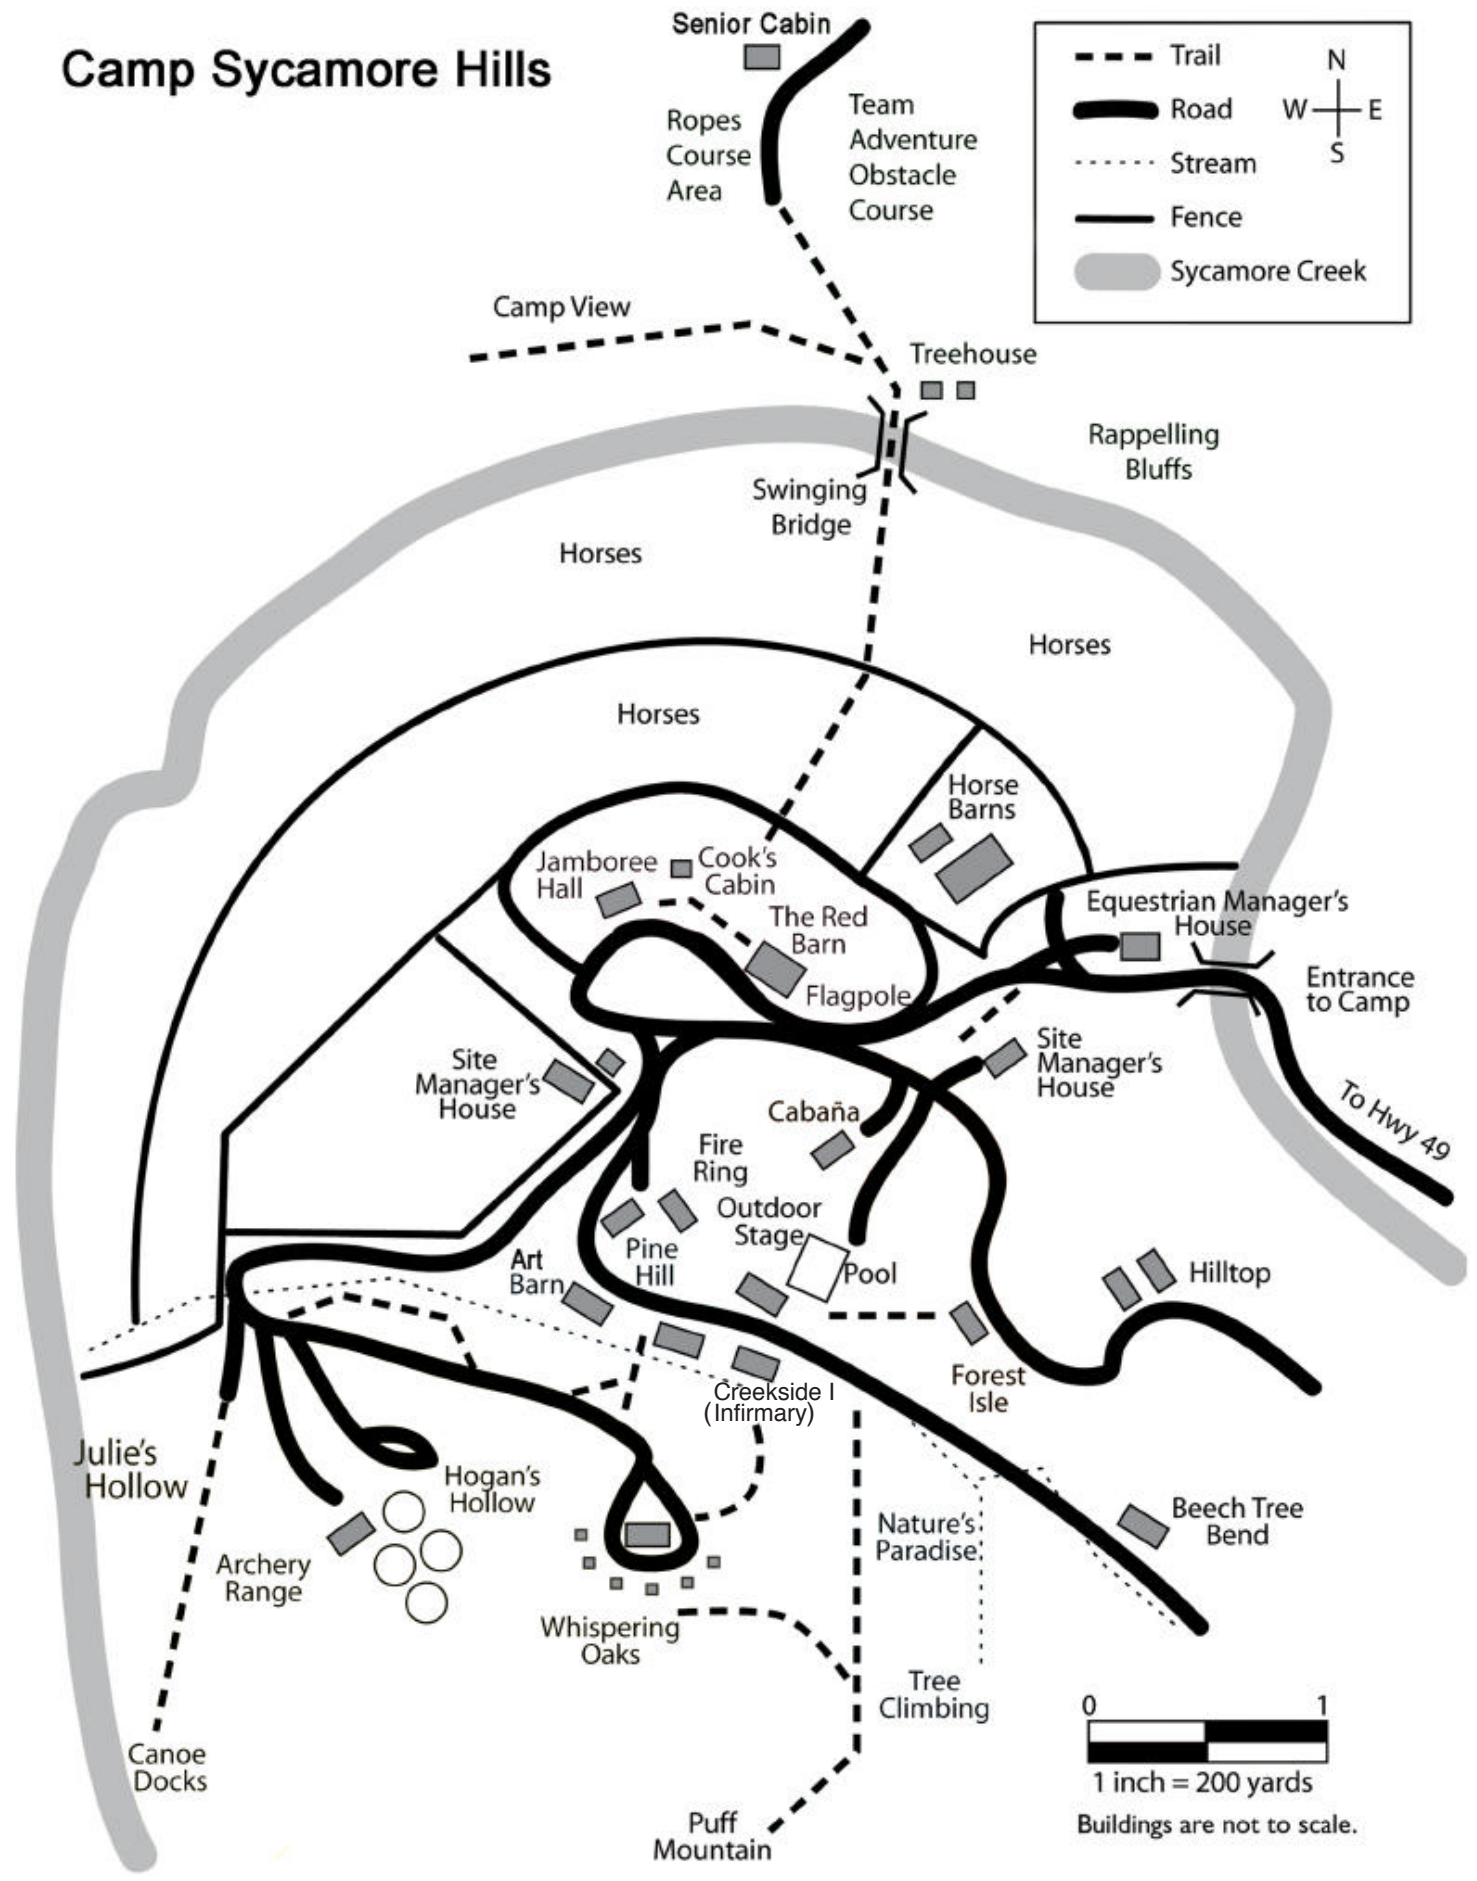

Camp Sycamore Hills

--- Trail
 ——— Road
 Stream
 ——— Fence
 ○ Sycamore Creek

N
 W —+— E
 S

1 inch = 200 yards
Buildings are not to scale.